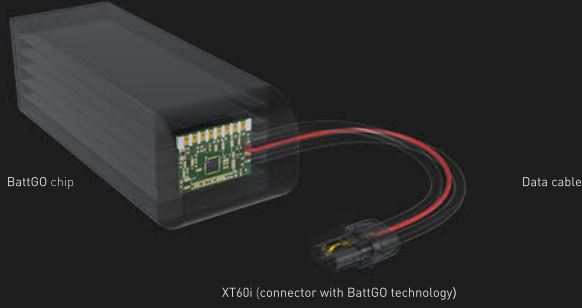

BattGO® is an information exchange system among smart battery charger and device.

Construction for BattGO connection

Abnormal Parameter Display

Readable devices for BattGO battery

Devices for BattGO system

Battgo users are already a part of evolutionary Battgo smart technology, a smarter way to have RC fun that's just getting started. ESC, receivers and accessories that use Battgo smart technology to redefine your radio control experience.

Instruction on BattGO chip connection