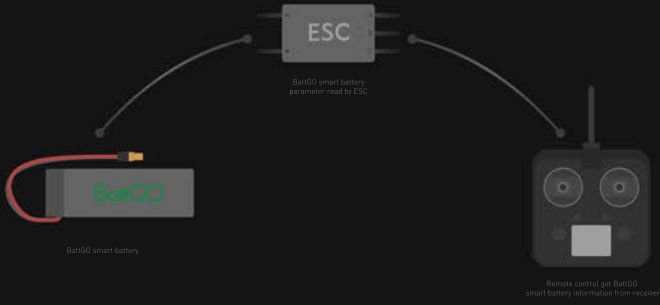

BattGO® is an information exchange system among smart battery charger and device.

Construction for BattGO connection

Abnormal Parameter Display

Readable devices for BattGO battery

Devices for BattGO system

Battgo users are already a part of evolutionary Battgo smart technology, a smarter way to have RC fun that's just getting started. ESC, receivers and accessories that use Battgo smart technology to redefine your radio control experience.

Instruction on BattGO chip connection