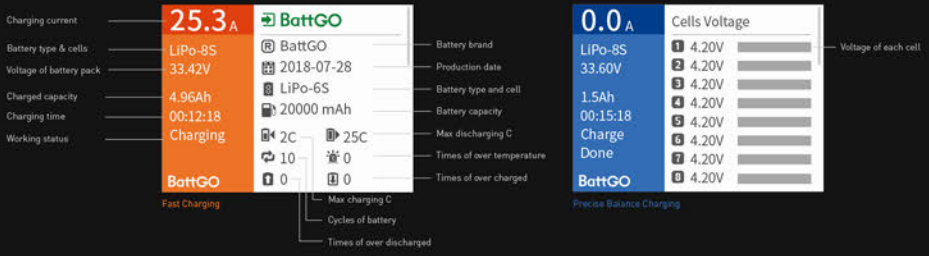

BattGO® is an information exchange system among smart battery charger and device.

Construction for BattGO connection

Abnormal Parameter Display

Readable devices for BattGO battery

Devices for BattGO system