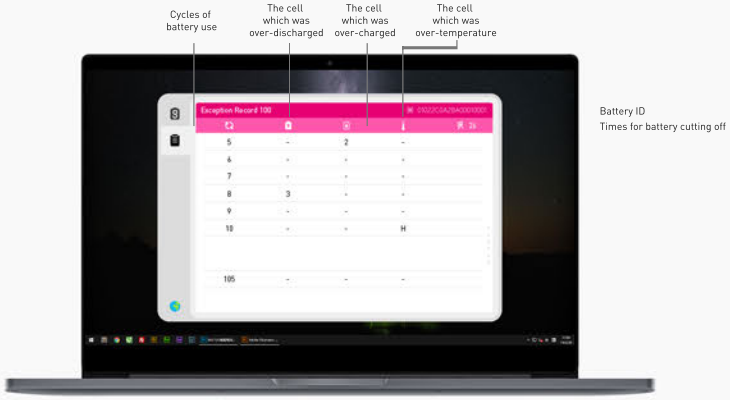

BattGO® is an information exchange system among smart battery charger and device.

Construction for BattGO connection

Abnormal Parameter Display

Readable devices for BattGO battery

Devices for BattGO system

Battgo users are already a part of evolutionary Battgo smart technology, a smarter way to have RC fun that's just getting started. ESC, receivers and accessories that use Battgo smart technology to redefine your radio control experience.